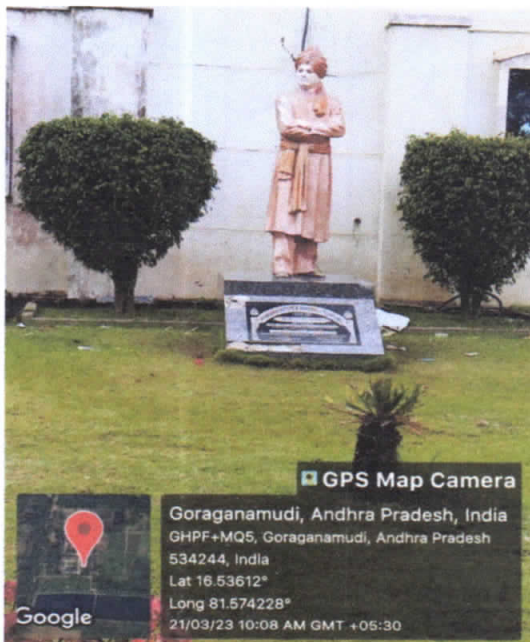

BHIMAVARAM INSTITUTE OF ENGINEERING & TECHNOLOGY

(Approved by AICTE, New Delhi & Affiliated to JNTUK Kakinada)

Goraganamudi (Village), Pennada Grama Panchayat, Palakoderu Mandalam,
West Godavari District, Andhra Pradesh 534243

Phone: 088162 36877.

email: principal@bietbvrn.ac.in

www.bietbvrn.ac.in

ICR
Dr. KOPPARTHI SURESH
PRINCIPAL
BHIMAVARAM INSTITUTE OF
ENGINEERING & TECHNOLOGY