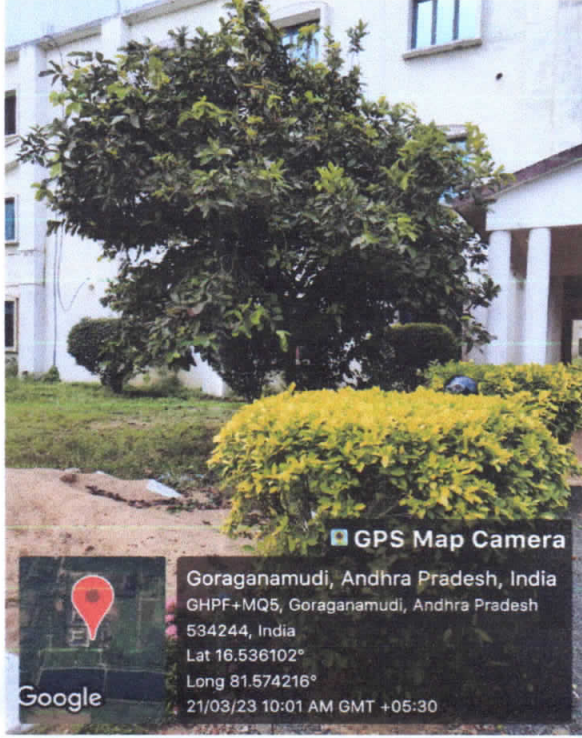

BHIMAVARAM INSTITUTE OF ENGINEERING & TECHNOLOGY

(Approved by AICTE, New Delhi & Affiliated to JNTUK Kakinada)

Swamy Jnanananda Asramam Road, Near Railway Station, Goraganamudi (Village), Pennada Grama Panchayat, Palakoderu Mandalam, West Godavari District, Andhra Pradesh 534243

Phone: 088162 36877

email: principal@bietbvrn.ac.in

www.bietbvrn.ac.in

Dr. KOPPARTHI SURESH
PRINCIPAL
BHIMAVARAM INSTITUTE OF
ENGINEERING & TECHNOLOGY