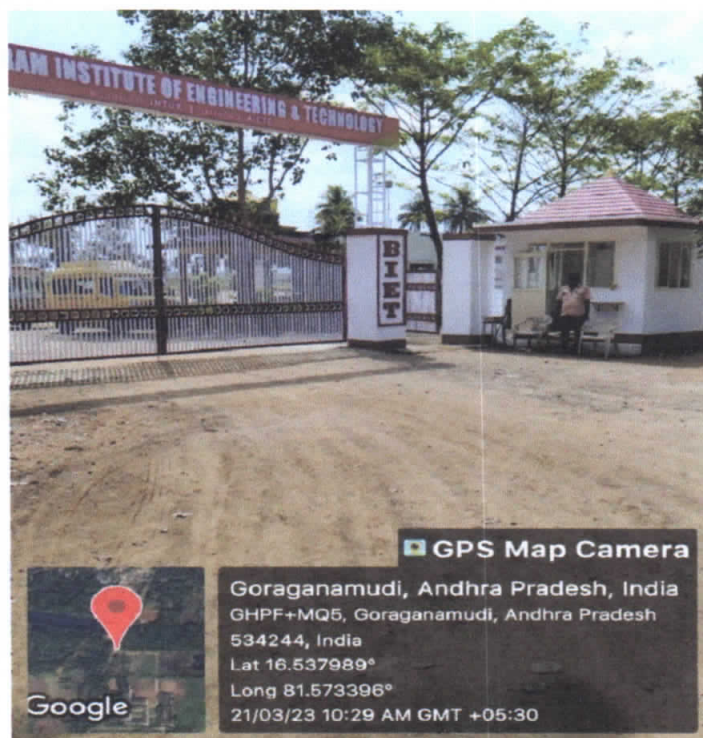

BHIMAVARAM INSTITUTE OF ENGINEERING & TECHNOLOGY

(Approved by AICTE, New Delhi & Affiliated to JNTUK Kakinada)

Goraganamudi (Village), Pennada Grama Panchayat, Palakoderu Mandalam,
West Godavari District, Andhra Pradesh 534243

Phone: 088162 36877.

email:principal@bietbvm.ac.in

www.bietbvm.ac.in

7.1.3 Clean and Green campus initiatives :

1. Restricted entry of automobiles
2. Use of bicycles /battery powered vehicles
3. Pedestrian friendly path ways
4. Ban on use of plastic
5. Landscaping with trees and plants

1.Restricted entry of automobiles

BIET doesn't allow all the vehicles enter into the campus premises and can enter the vehicles of college staff and students only. We protecting the environment with maintaining green campus.

- Any vehicle can enter in the campus after permission from security at the entrance.
- In our college campus restricted automobile can enter and most of them park in the parking zone only.
- Only the network of our college can enter with their vehicles.

Entrance Gate with Security

K. Suresh
Dr. KOPPARTHI SURESH
PRINCIPAL
BHIMAVARAM INSTITUTE OF
ENGINEERING & TECHNOLOGY