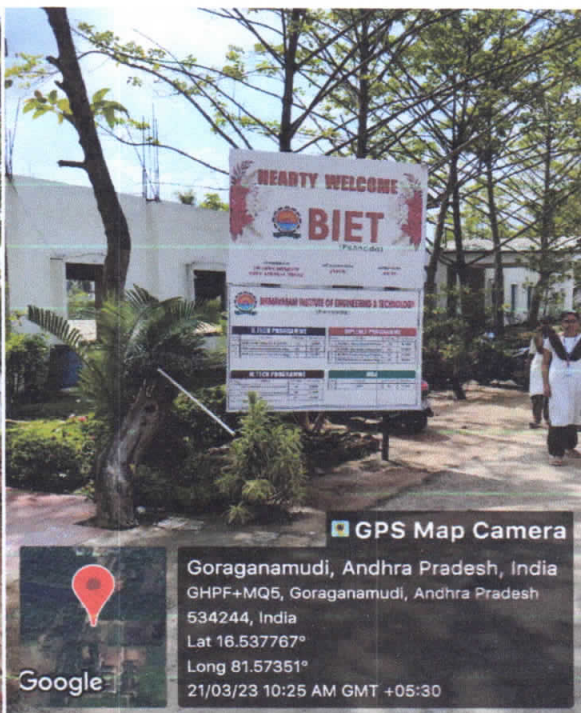

BHIMAVARAM INSTITUTE OF ENGINEERING & TECHNOLOGY

(Approved by AICTE, New Delhi & Affiliated to JNTUK Kakinada)

Swamy Jnanananda Asramam Road, Near Railway Station, Goraganamudi (Village), Pennada Grama Panchayat, Palakoderu Mandalam, West Godavari District, Andhra Pradesh 534243

Phone: 088162 36877

email: principal@bietbvrn.ac.in

www.bietbvrn.ac.in

Dr. KOPPARTHI SURESH
PRINCIPAL
BHIMAVARAM INSTITUTE OF
ENGINEERING & TECHNOLOGY