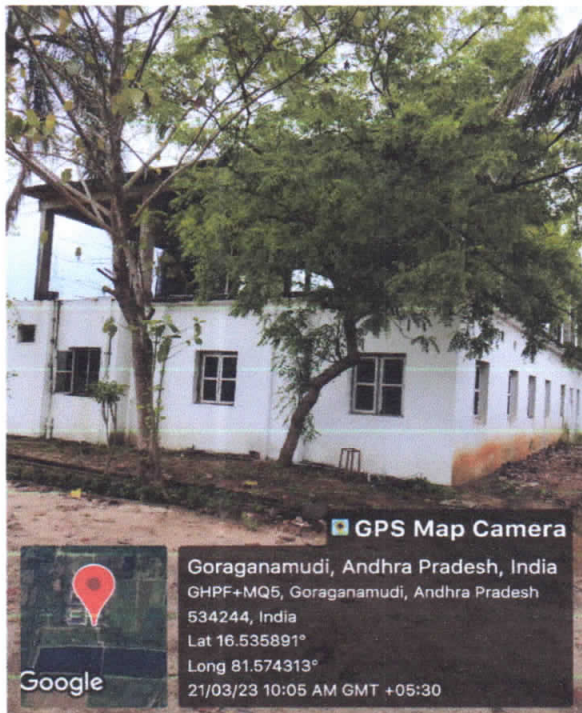

BHIMAVARAM INSTITUTE OF ENGINEERING & TECHNOLOGY

(Approved by AICTE, New Delhi & Affiliated to JNTUK Kakinada)

Swamy Jnanananda Asramam Road, Near Railway Station, Goraganamudi (Village), Pennada Grama Panchayat, Palakoderu Mandalam, West Godavari District, Andhra Pradesh 534243

Phone: 088162 36877

email: principal@bietbvrn.ac.in

www.bietbvrn.ac.in

Dr. KOPPARTHI SURESH
PRINCIPAL
BHIMAVARAM INSTITUTE OF
ENGINEERING & TECHNOLOGY