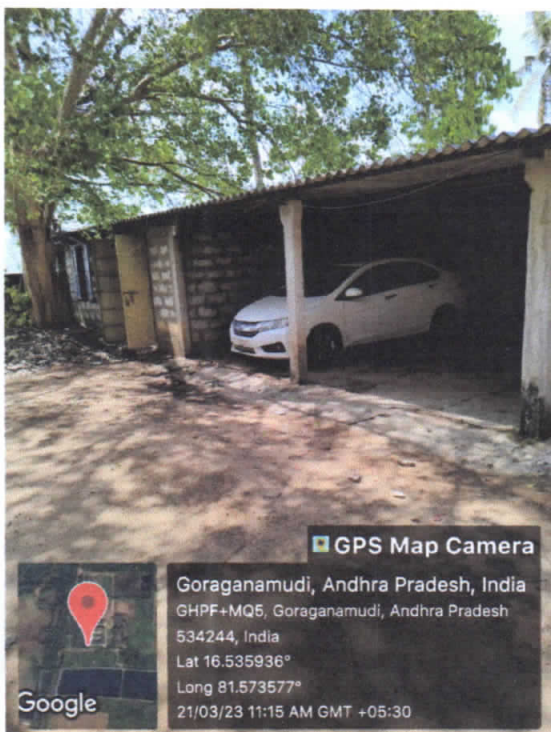

BHIMAVARAM INSTITUTE OF ENGINEERING & TECHNOLOGY

(Approved by AICTE, New Delhi & Affiliated to JNTUK Kakinada)

Goraganamudi (Village), Pennada Grama Panchayat, Palakoderu Mandalam,
West Godavari District, Andhra Pradesh 534243

Phone: 088162 36877, email: principal@bietbrm.ac.in www.bietbrm.ac.in

Four wheeler parking zone

3. Pedestrian friendly path ways

BIET is well maintained and covered with surfaced bricks. The surrounding members of the walkers club also use the premises of the college enthusiastically in the early morning and late in the evenings.

BIET is glowing friendly from side to side bus, car, auto ,rickshaw ,two wheeler automobiles and train facilities from different places in and around the pennada. Our college is located in one village area which was heart of the city of Bhimavaram. Bhimavarm is one of the finest town in Andhra Pradesh, india.

- Inside the campus we have walk ways to go to other branch Departments ,laboratories, central library ,examination cell ,canteen ,administrative office and so on..

KChes
Dr. KOPPARTHI SURESH
PRINCIPAL
BHIMAVARAM INSTITUTE OF
ENGINEERING & TECHNOLOGY