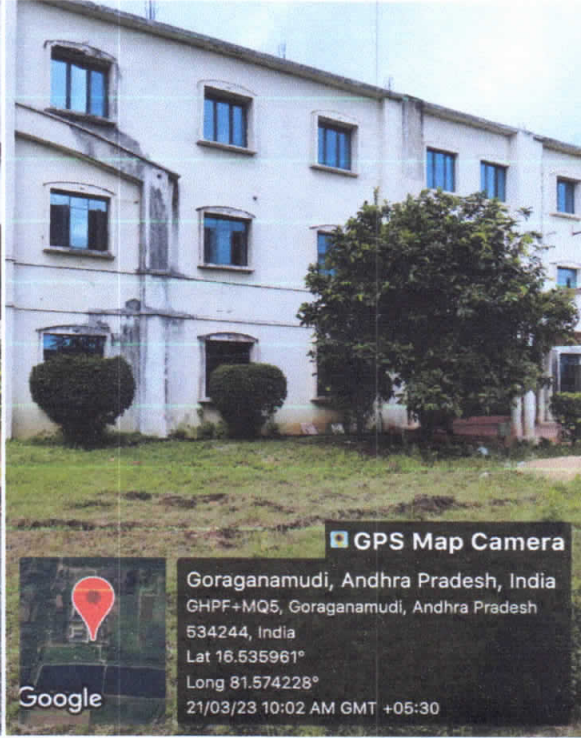

BHIMAVARAM INSTITUTE OF ENGINEERING & TECHNOLOGY

(Approved by AICTE, New Delhi & Affiliated to JNTUK Kakinada)

Swamy Jnanananda Asramam Road, Near Railway Station, Goraganamudi (Village), Pennada Grama Panchayat, Palakoderu Mandalam, West Godavari District, Andhra Pradesh 534243

Phone: 088162 36877

email: principal@bietbvrn.ac.in

www.bietbvrn.ac.in

Dr. KOPPARTHI SURESH
PRINCIPAL
BHIMAVARAM INSTITUTE OF
ENGINEERING & TECHNOLOGY