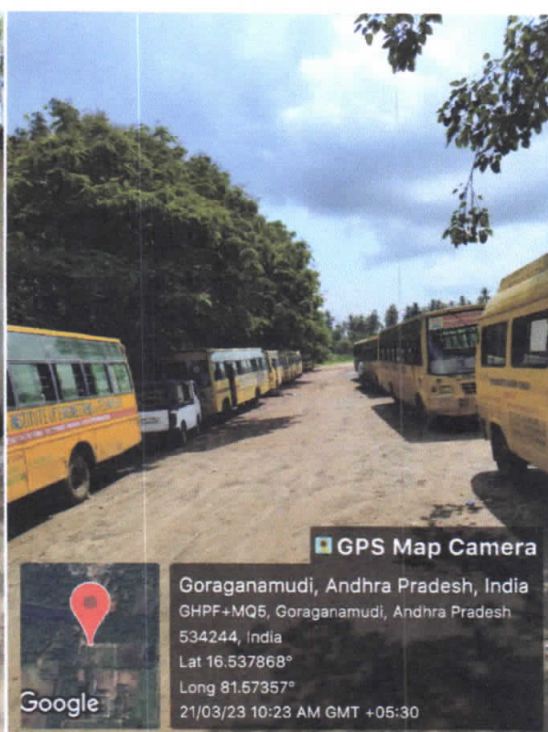

BHIMAVARAM INSTITUTE OF ENGINEERING & TECHNOLOGY

(Approved by AICTE, New Delhi & Affiliated to JNTUK Kakinada)

Goraganamudi (Village), Pennada Grama Panchayat, Palakoderu Mandalam,
West Godavari District, Andhra Pradesh 534243

Phone: 088162 36877, email: principal@bietbrm.ac.in www.bietbrm.ac.in

Four wheeler parking zone

3. Pedestrian friendly path ways

BIET is well maintained and covered with surfaced bricks. The surrounding members of the walkers club also use the premises of the college enthusiastically in the early morning and late in the evenings.

BIET is glowing friendly from side to side bus, car, auto ,rickshaw ,two wheeler automobiles and train facilities from different places in and around the pennada. Our college is located in one village area which was heart of the city of Bhimavaram. Bhimavarm is one of the finest town in Andhra Pradesh, india.

- Inside the campus we have walk ways to go to other branch Departments ,laboratories, central library ,examination cell ,canteen ,administrative office and so on..

KChes
Dr. KOPPARTHI SURESH
PRINCIPAL
BHIMAVARAM INSTITUTE OF
ENGINEERING & TECHNOLOGY