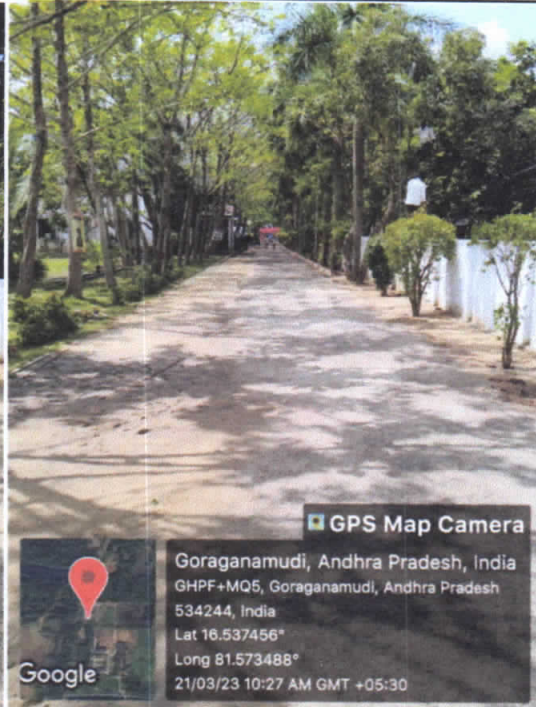

BHIMAVARAM INSTITUTE OF ENGINEERING & TECHNOLOGY

(Approved by AICTE, New Delhi & Affiliated to JNTUK Kakinada)

Goraganamudi (Village), Pennada Grama Panchayat, Palakoderu Mandalam,
West Godavari District, Andhra Pradesh 534243

Phone: 088162 36877.

email:principal@bietbvm.ac.in

www.bietbvm.ac.in

Friendly pathways in the campus

KChus
Dr. KOPPARTHI SURESH
PRINCIPAL
BHIMAVARAM INSTITUTE OF
ENGINEERING & TECHNOLOGY