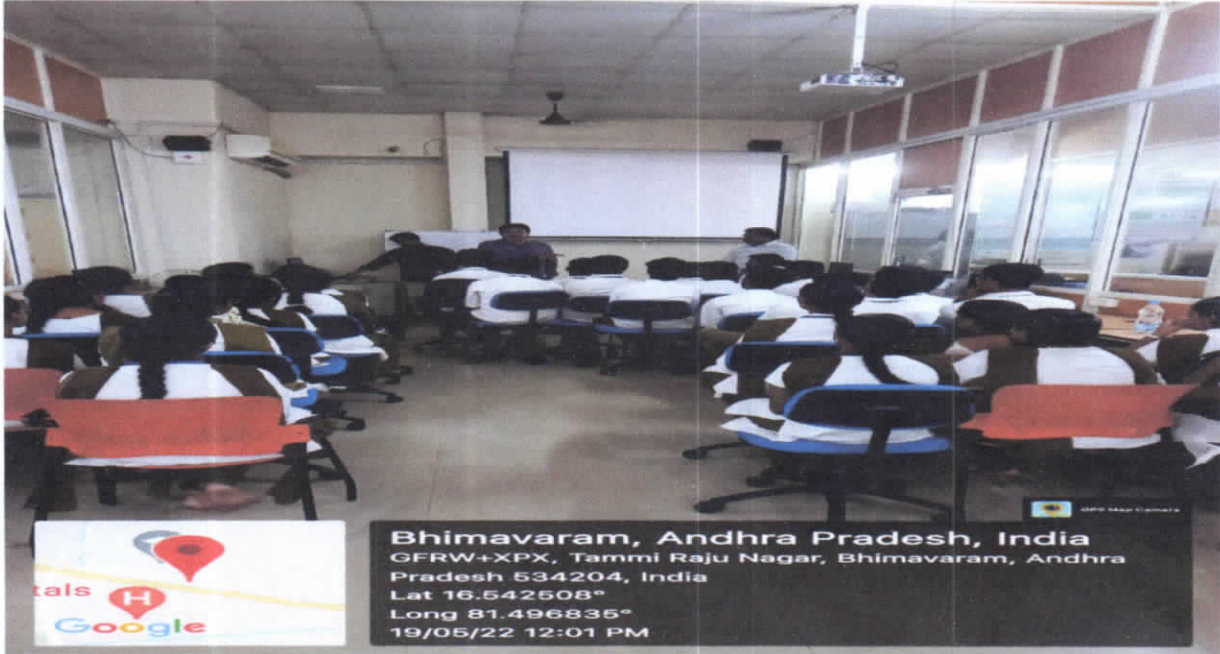

BHIMAVARAM INSTITUTE OF ENGINEERING & TECHNOLOGY

(Approved by AICTE, New Delhi & Affiliated to JNTUK Kakinada)

Swamy Jnanananda Asramam Road, Near Railway Station, Goraganamudi (Village), Pennada
Grama Panchayat, Palakoderu Mandalam, West Godavari District, Andhra Pradesh 534243

Phone: 088162 36877

email:principal@bietbvrn.ac.in

www.bietbvrn.ac.in

Dr. KOPPARTHI SURESH
PRINCIPAL
BHIMAVARAM INSTITUTE OF
ENGINEERING & TECHNOLOGY