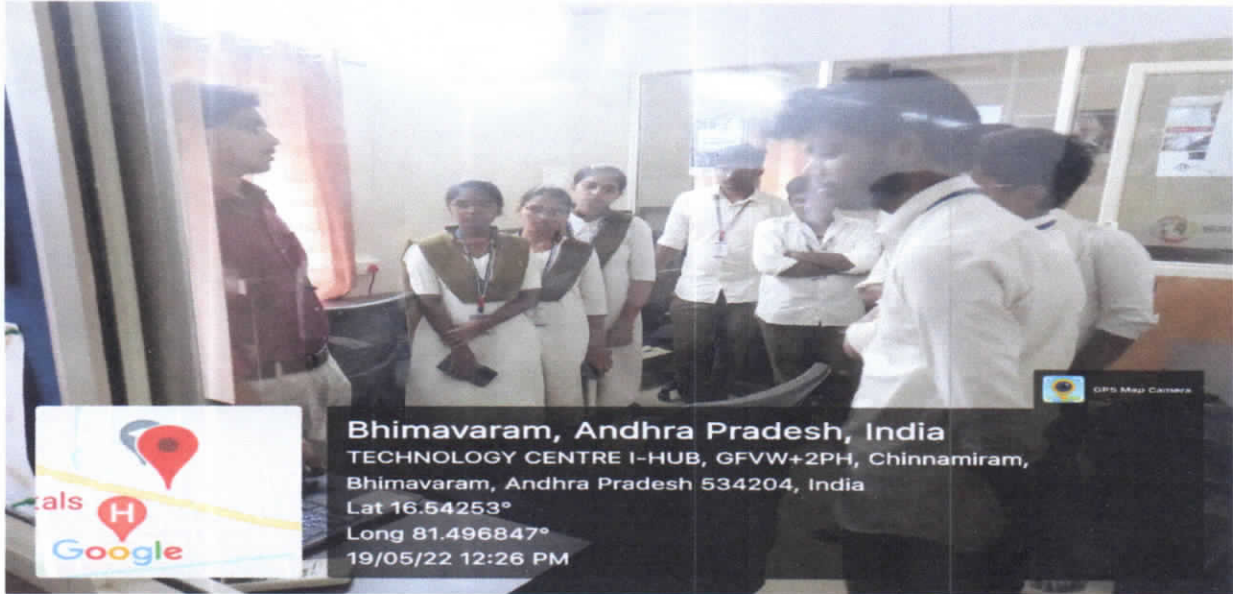

BHIMAVARAM INSTITUTE OF ENGINEERING & TECHNOLOGY

(Approved by AICTE, New Delhi & Affiliated to JNTUK Kakinada)

Swamy Jnanananda Asramam Road, Near Railway Station, Goraganamudi (Village), Pennada
Grama Panchayat, Palakoderu Mandalam, West Godavari District, Andhra Pradesh 534243

Phone: 088162 36877

email:principal@bietbvrn.ac.in

www.bietbvrn.ac.in

Bhimavaram, Andhra Pradesh, India
TECHNOLOGY CENTRE I-HUB, GFVW+2PH, Chinnamiram,
Bhimavaram, Andhra Pradesh 534204, India
Lat 16.54253°
Long 81.496847°
19/05/22 12:26 PM