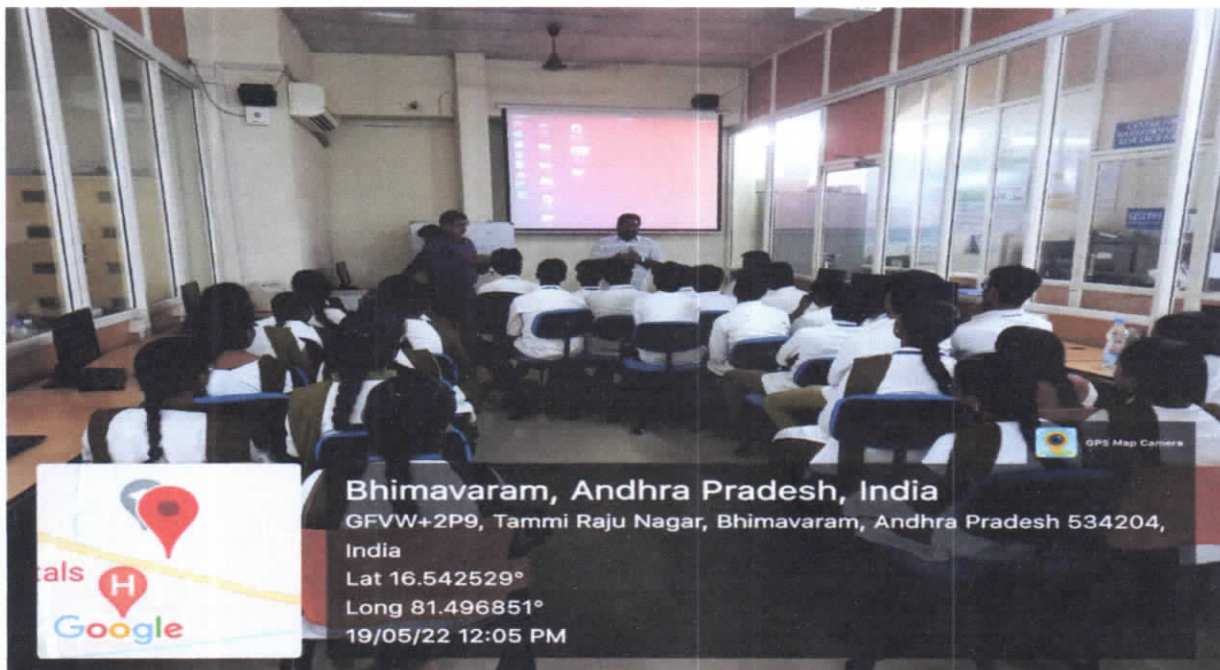

BHIMAVARAM INSTITUTE OF ENGINEERING & TECHNOLOGY

(Approved by AICTE, New Delhi & Affiliated to JNTUK Kakinada)

Swamy Jnanananda Asramam Road, Near Railway Station, Goraganamudi (Village), Pennada
Grama Panchayat, Palakoderu Mandalam, West Godavari District, Andhra Pradesh 534243

Phone: 088162 36877

email:principal@bietbvrn.ac.in

www.bietbvrn.ac.in

Dr. KOPPARTHI SURESH
PRINCIPAL
BHIMAVARAM INSTITUTE OF
ENGINEERING & TECHNOLOGY