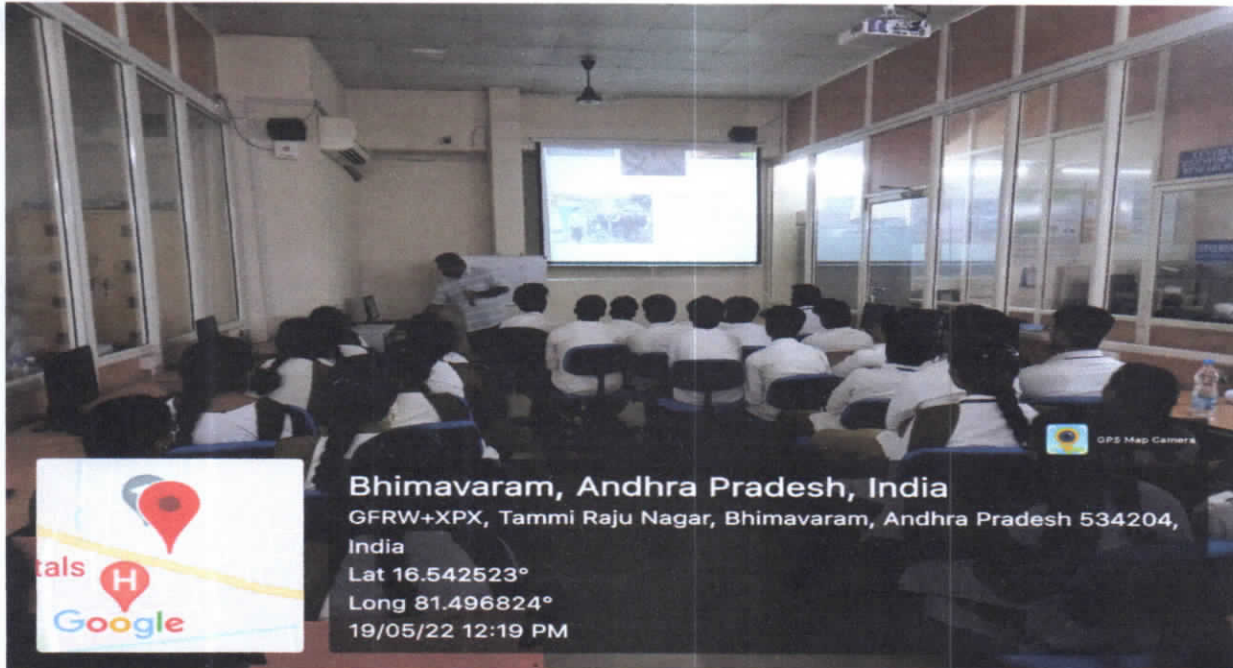

Bhimavaram, Andhra Pradesh, India
GFRW+XPX, Tammi Raju Nagar, Bhimavaram, Andhra Pradesh 534204,
India
Lat 16.542523°
Long 81.496824°
19/05/22 12:19 PM

Dr. KOPPARTHI SURESH
PRINCIPAL
BHIMAVARAM INSTITUTE OF
ENGINEERING & TECHNOLOGY