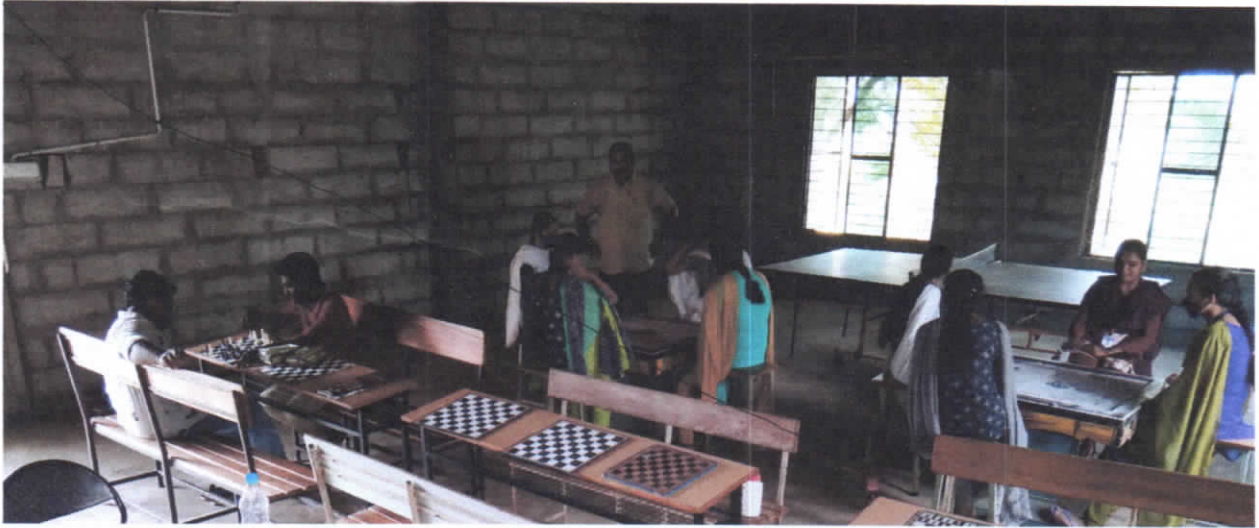

BHIMAVARAM INSTITUTE OF ENGINEERING & TECHNOLOGY

(Approved by AICTE, New Delhi & Affiliated to JNTUK Kakinada)

Swamy Jnanananda Asramam Road, Near Railway Station, Goraganamudi (Village), Pennada Grama Panchayat, Palakoderu Mandalam, West Godavari District, Andhra Pradesh 534243

Phone: 088162 36877

email: principal@bietbvrn.ac.in

www.bietbvrn.ac.in