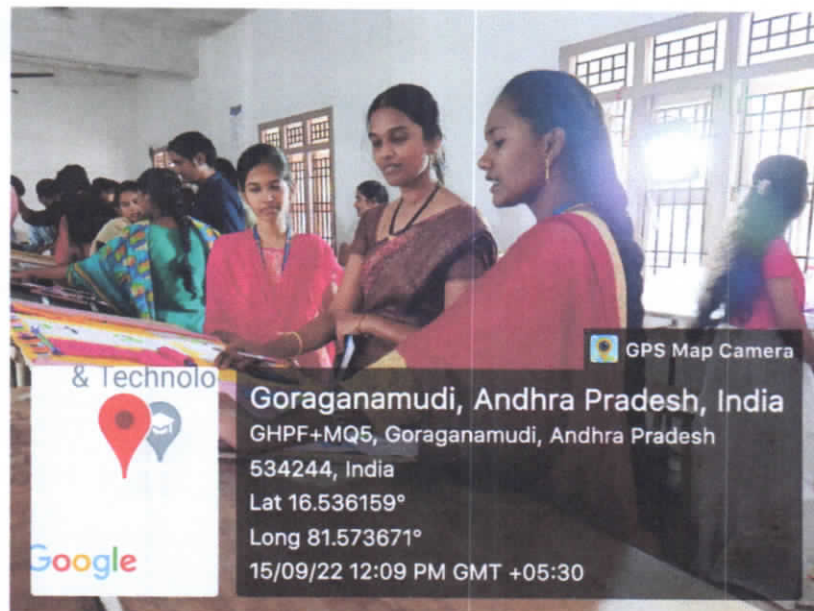

BHIMAVARAM INSTITUTE OF ENGINEERING & TECHNOLOGY

(Approved by AICTE, New Delhi & Affiliated to JNTUK Kakinada)

Swamy Jnanananda Asramam Road, Near Railway Station, Goraganamudi (Village), Pennada Grama Panchayat, Palakoderu Mandalam, West Godavari District, Andhra Pradesh 534244

Phone: 088162 36877

email:principal@bietbvrn.ac.in

www.bietbvrn.ac.in

K. Suresh

PRINCIPAL

Dr. KOPPARTHI SURESH

PRINCIPAL

**BHIMAVARAM INSTITUTE OF
ENGINEERING & TECHNOLOGY**